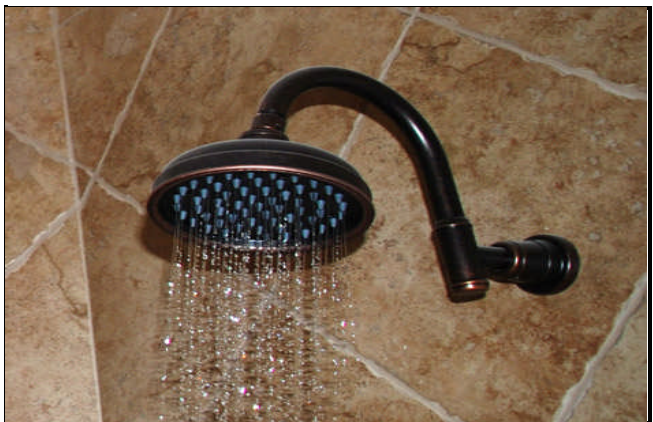

ETERNAL HYBRID WATER HEATING SYSTEM

1 - GU32 to cover 4-Bath, 2-1/2 Bath Residence w/Circulation

5,960 Sq. Ft. Residence